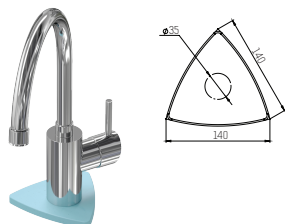

Pond
78 €

Gulf
85 €

Creek
96 €

Settling surface

Settling surface

Settling surface

Settling surface

Accessories

Mixer tap plug

Circle
4.5 €

Lake
Spring
Stream

Triangle
4.5 €

Lake
Spring
Stream

Spinner
4.5 €

Lake
Spring
Stream

Wing
7 €