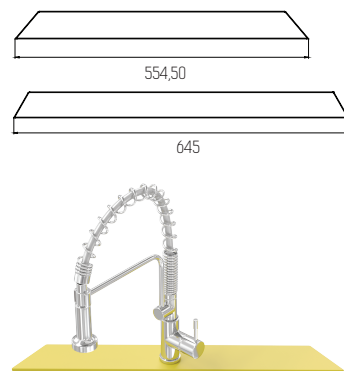

Mixer tap plug

Circle
4.5 €

Lake
Spring
Stream

Triangle
4.5 €

Lake
Spring
Stream

Spinner
4.5 €

Lake
Spring
Stream

Wing
7 €