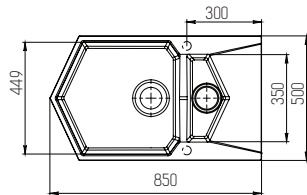

Settling surface