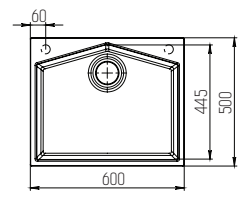

Settling surface