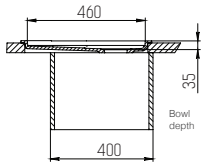

Settling surface