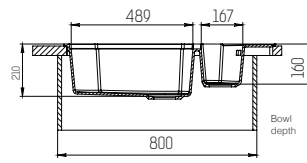

Settling surface