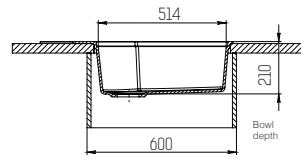

Settling surface