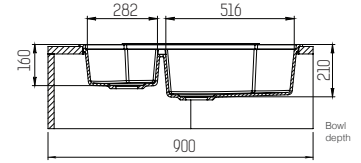

Settling surface