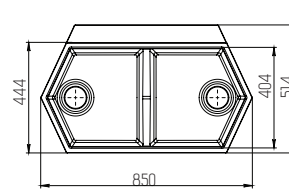

Settling surface