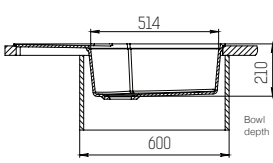

Settling surface