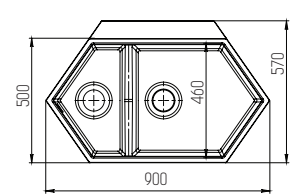

Settling surface