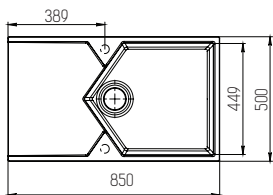

Settling surface