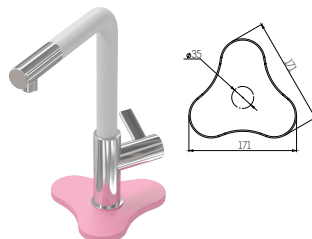

Mixer tap plug

Circle
4.5 €

Lake
Spring
Stream

Triangle
4.5 €

Lake
Spring
Stream

Spinner
4.5 €

Lake
Spring
Stream

Wing
7 €