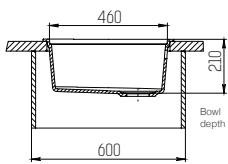

Settling surface