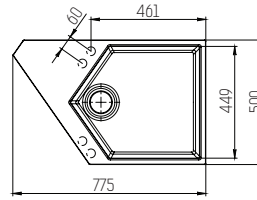

Settling surface