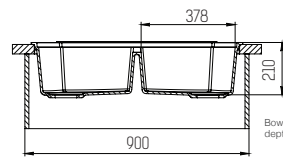

Settling surface