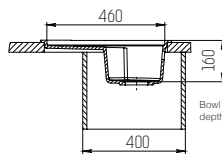

Settling surface