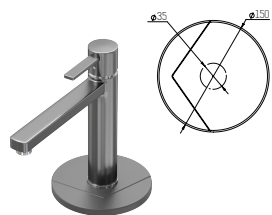

Pond
78 €

Gulf
85 €

Creek
96 €

Settling surface

Settling surface

Settling surface

Settling surface

Accessories

Mixer tap plug

Circle
4.5 €

Lake
Spring
Stream

Triangle
4.5 €

Lake
Spring
Stream

Spinner
4.5 €

Lake
Spring
Stream

Wing
7 €